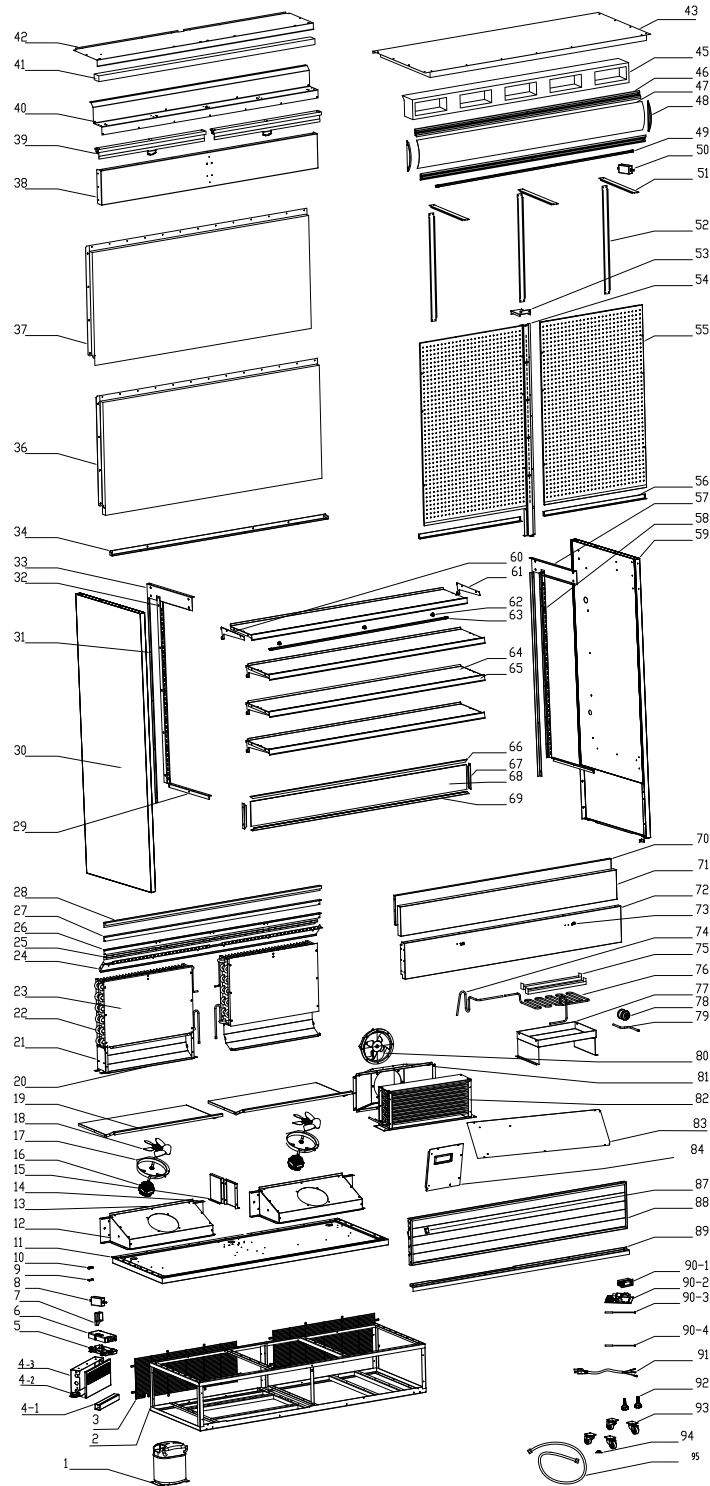

Parts Breakdown

Model RS-CN-1050 43460

Parts Breakdown

Model RS-CN-1050 43460

Item No.	Description	Position	Item No.	Description	Position	Item No.	Description	Position
70137	Compressor for 43460	1	60613	Dead Plate of Rear Foam for 43460	31	60709	Price Tag Holder for 43460	65
60678	Mesh Guard in Base for 43460	2	60614	Left Support Pillar of Shelf for 43460	32	60710	Decorating Strip of Glass Deflector for 43460	66
60599	Base for 43460	3	60615	Parry of Left Lining Plate for 43460	33	60645	Strip of Glass Deflector 2 for 43460	67
60590	PVC Trucking for 43460	4-1	60690	Back Foam Plate for 43460	34	67686	Glass Deflector for 43460	68
67642	Cover of Terminal Box for 43460	4-2	67678	Lower Back Plate for 43460	36	60712	Strip of Glass Deflector for 43460	69
67643	Terminal Box for 43460	4-3	67679	Upper Back Plate for 43460	37	60713	Lower Front Board Components for 43460	70
61167	Circuit Board Box for 43460	5	60699	Upper Front Board for 43460	38	60714	PE for Lower Board for 43460	71
60594	Cover of Circuit Board Box for 43460	6	60692	Night Curtain for 43460	39	60715	Lower Front Board for 43460	72
79356	LED Transformer Holder for 43460	7	67680	Damper of Upper Air Outlet for 43460	40	60651	Curtain Hook for 43460	73
67652	LED Transformer for 43460	8	60694	Honeycomb Panel for 43460	41	67687	Joint Pipe of Compressor for 43460	74
60676	Wire Clip Holder for 43460	9	60695	Cover of Upper Air Outlet for 43460	42	60716	Platen of Heater for 43460	75
60677	Wire Clip Cover for 43460	10	67681	Upper Cover Plate for 43460	43	60717	Heater for 43460	76
60679	Foam of Base Plate for 43460	11	60698	Lining Foam for 43460	45	60718	Tray of Heater for 43460	77
60680	Left Board of Evaporator Cover for 43460	12	60700	Lampshade Frame for 43460	46	70106	Dry Filter for 43460	78
60603	Evaporator Cover for 43460	13	60701	Lampshade for 43460	47	60719	Joint Pipe of Dry Filter for 43460	79
60681	Right Board of Evaporator Cover for 43460	14	60628	Holder of Lampshade Frame for 43460	48	70112	Reversing Condenser Fan Motor for 43460	80
60684	Air Inlet Plate Support for 43460	15	67682	LED in Light Box for 43460	49	67669	Bracket of Condenser Motor for 43460	81
60682	Evaporator Fan Motor for 43460	16	67683	LED Transformer for 43460	50	60728	Condenser for 43460	82
79365	Fan Guard for 43460	17	60696	Upper Foam Vertical Baffle Plate for 43460	51	60723	Condenser Right Windshield for 43460	83
79366	Fan Blade for 43460	18	67684	Vertical Plate of Back Foam for 43460	52	60722	Condenser Left Windshield for 43460	84
60685	Plate of Air Intake for 43460	19	60686	After the Foam Rail Support Plate for 43460	53	71514	Switch for 43460	87
60605	Evaporator Ventilation Damper for 43460	20	60702	Space Truss Support for 43460	54	60720	Window Shade Components for 43460	88
60604	Evaporator Holder for 43460	21	60689	Ventilated Board for 43460	55	60721	Lower Front Waling for 43460	89
60606	Evaporator for 43460	22	60703	Back Support for Board at Air Intake for 43460	56	67673	Temperature Display for 43460	90-1
60607	Evaporator Damper for 43460	23	60629	Parry of Right Lining Plate for 43460	57	67688	Main Circuit Board for 43460	90-2
60683	Evaporator Wind Screen for 43460	24	60630	Right Support Pillar of Shelf for 43460	58	67689	Temperature Probe for 43460	90-3
67675	Pressing Plate of Back Foam for 43460	25	60631	Foam of Right Board for 43460	59	67690	Compressor Protect Probe for 43460	90-4
67676	Crosspiece of Back Foam for 43460	26	67313	Bottom Shelf Bracket Left for 43460	60	67691	Power Cord for 43460	91
66105	Back Upper Crosspiece for 43460	27	67314	Bottom Shelf Bracket Right for 43460	61	60672	Feet for 43460	92
67677	Thicker Crosspiece of Back Ventilated Board for 43460	28	60637	Jump Ring of LED for 43460	62	60561	Rear Wheels for 43460	93
60610	Parry of Lower Air Intake for 43460	29	67685	LED for 43460	63	60669	Pipe Clamp for 43460	94
60611	Foam of Left Side Board for 43460	30	60708	General Assembly for Shelves for 43460	64	60668	Drain Pipe for 43460	95